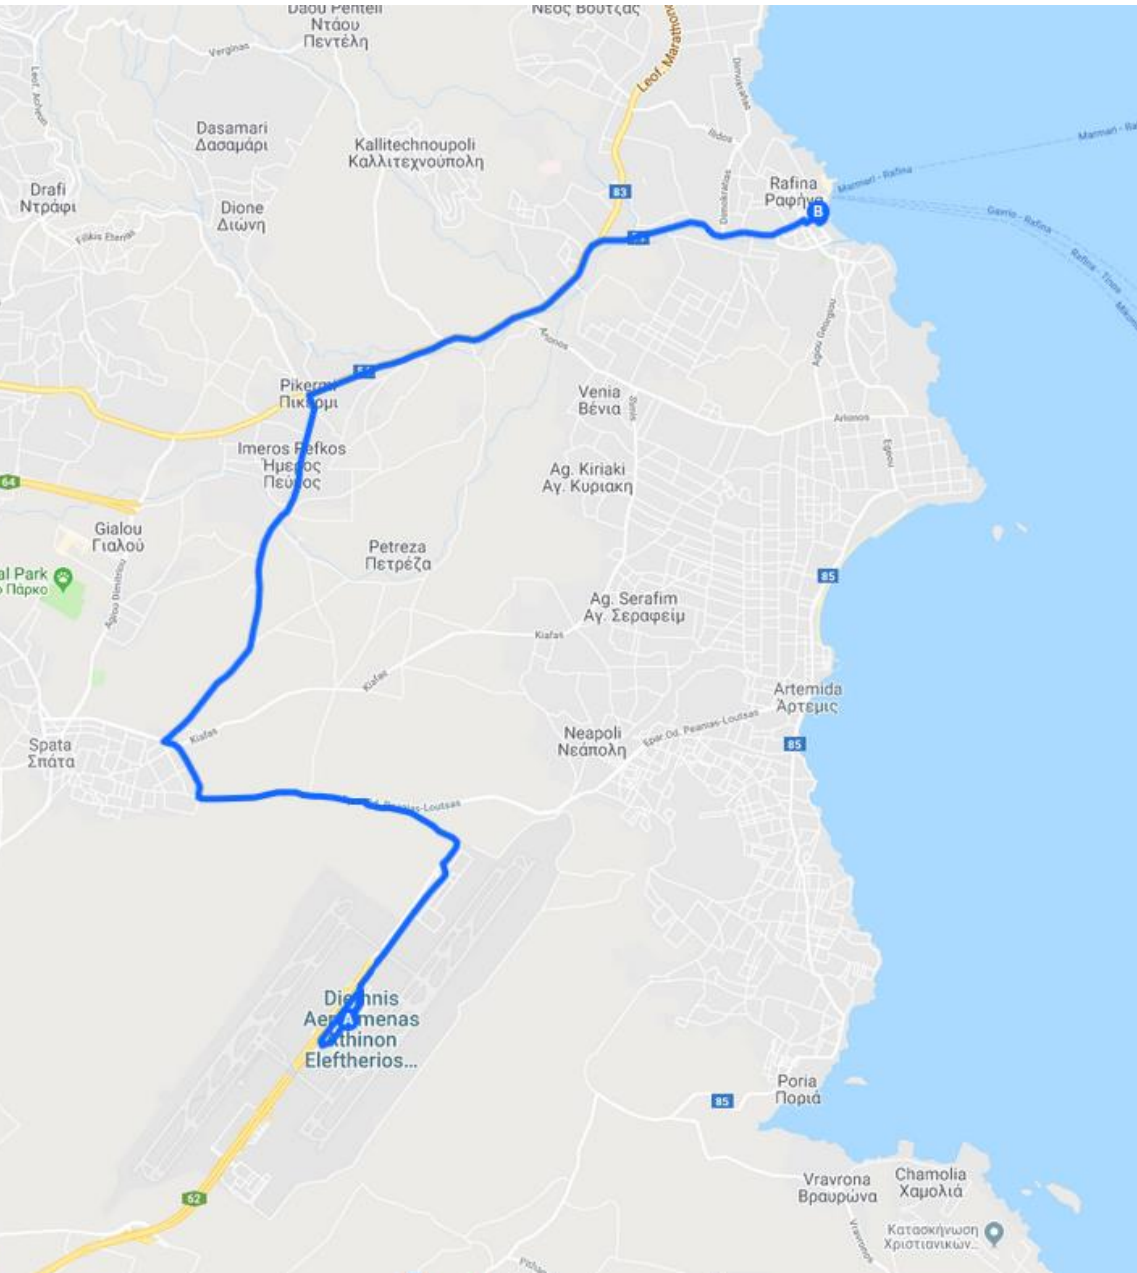

# Bus Rafina-Airport

## AIRPORT - RAFINA

04:35 by coast  
 05:30 by coast  
 06:10 by coast  
 06:45 by coast  
 07:20 by coast  
 09:00 by coast  
 10:20 by coast  
 11:20 by coast  
 12:20 by coast  
 13:20 by coast  
 13:50 by coast  
 14:20 by coast  
 15:20 by coast  
 16:10 by coast  
 17:15 by coast  
 18:15 by coast  
 19:20 by coast  
 20:20 by coast  
 21:20 by coast  
 22:20 by coast

## RAFINA - AIRPORT

05:05 by coast  
 06:00 by coast  
 06:45 by coast  
 08:00 by coast  
 08:30 by coast  
 10:15 thr. Ypapantis str.  
 11:30 thr. Ypapantis str.  
 12:40 thr. Ypapantis str.  
 13:00 thr. Ypapantis str.  
 14:00 thr. Ypapantis str.  
 14:30 thr. Ypapantis str.  
 15:20 thr. Ypapantis str.  
 16:10 thr. Ypapantis str.  
 17:15 thr. Ypapantis str.  
 18:15 thr. Ypapantis str.  
 19:05 thr. Ypapantis str.  
 20:15 thr. Ypapantis str.  
 21:10 thr. Ypapantis str.  
 22:00 by coast  
 23:00 by coast